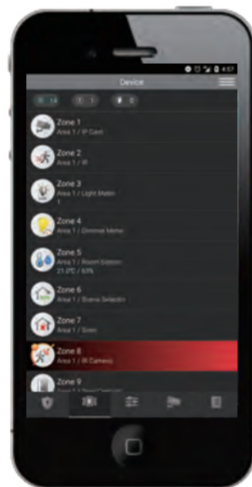

Be in Control Wherever You Are

Remote and Mobile Control

Vesta Home App

The end user can download the Vesta Home App from the App Store or the Google Play Store to manage the HSGW-MAX, receive event reports and view alarm videos/images on a smartphone.

Available on the
App Store

ANDROID APP ON
Google play