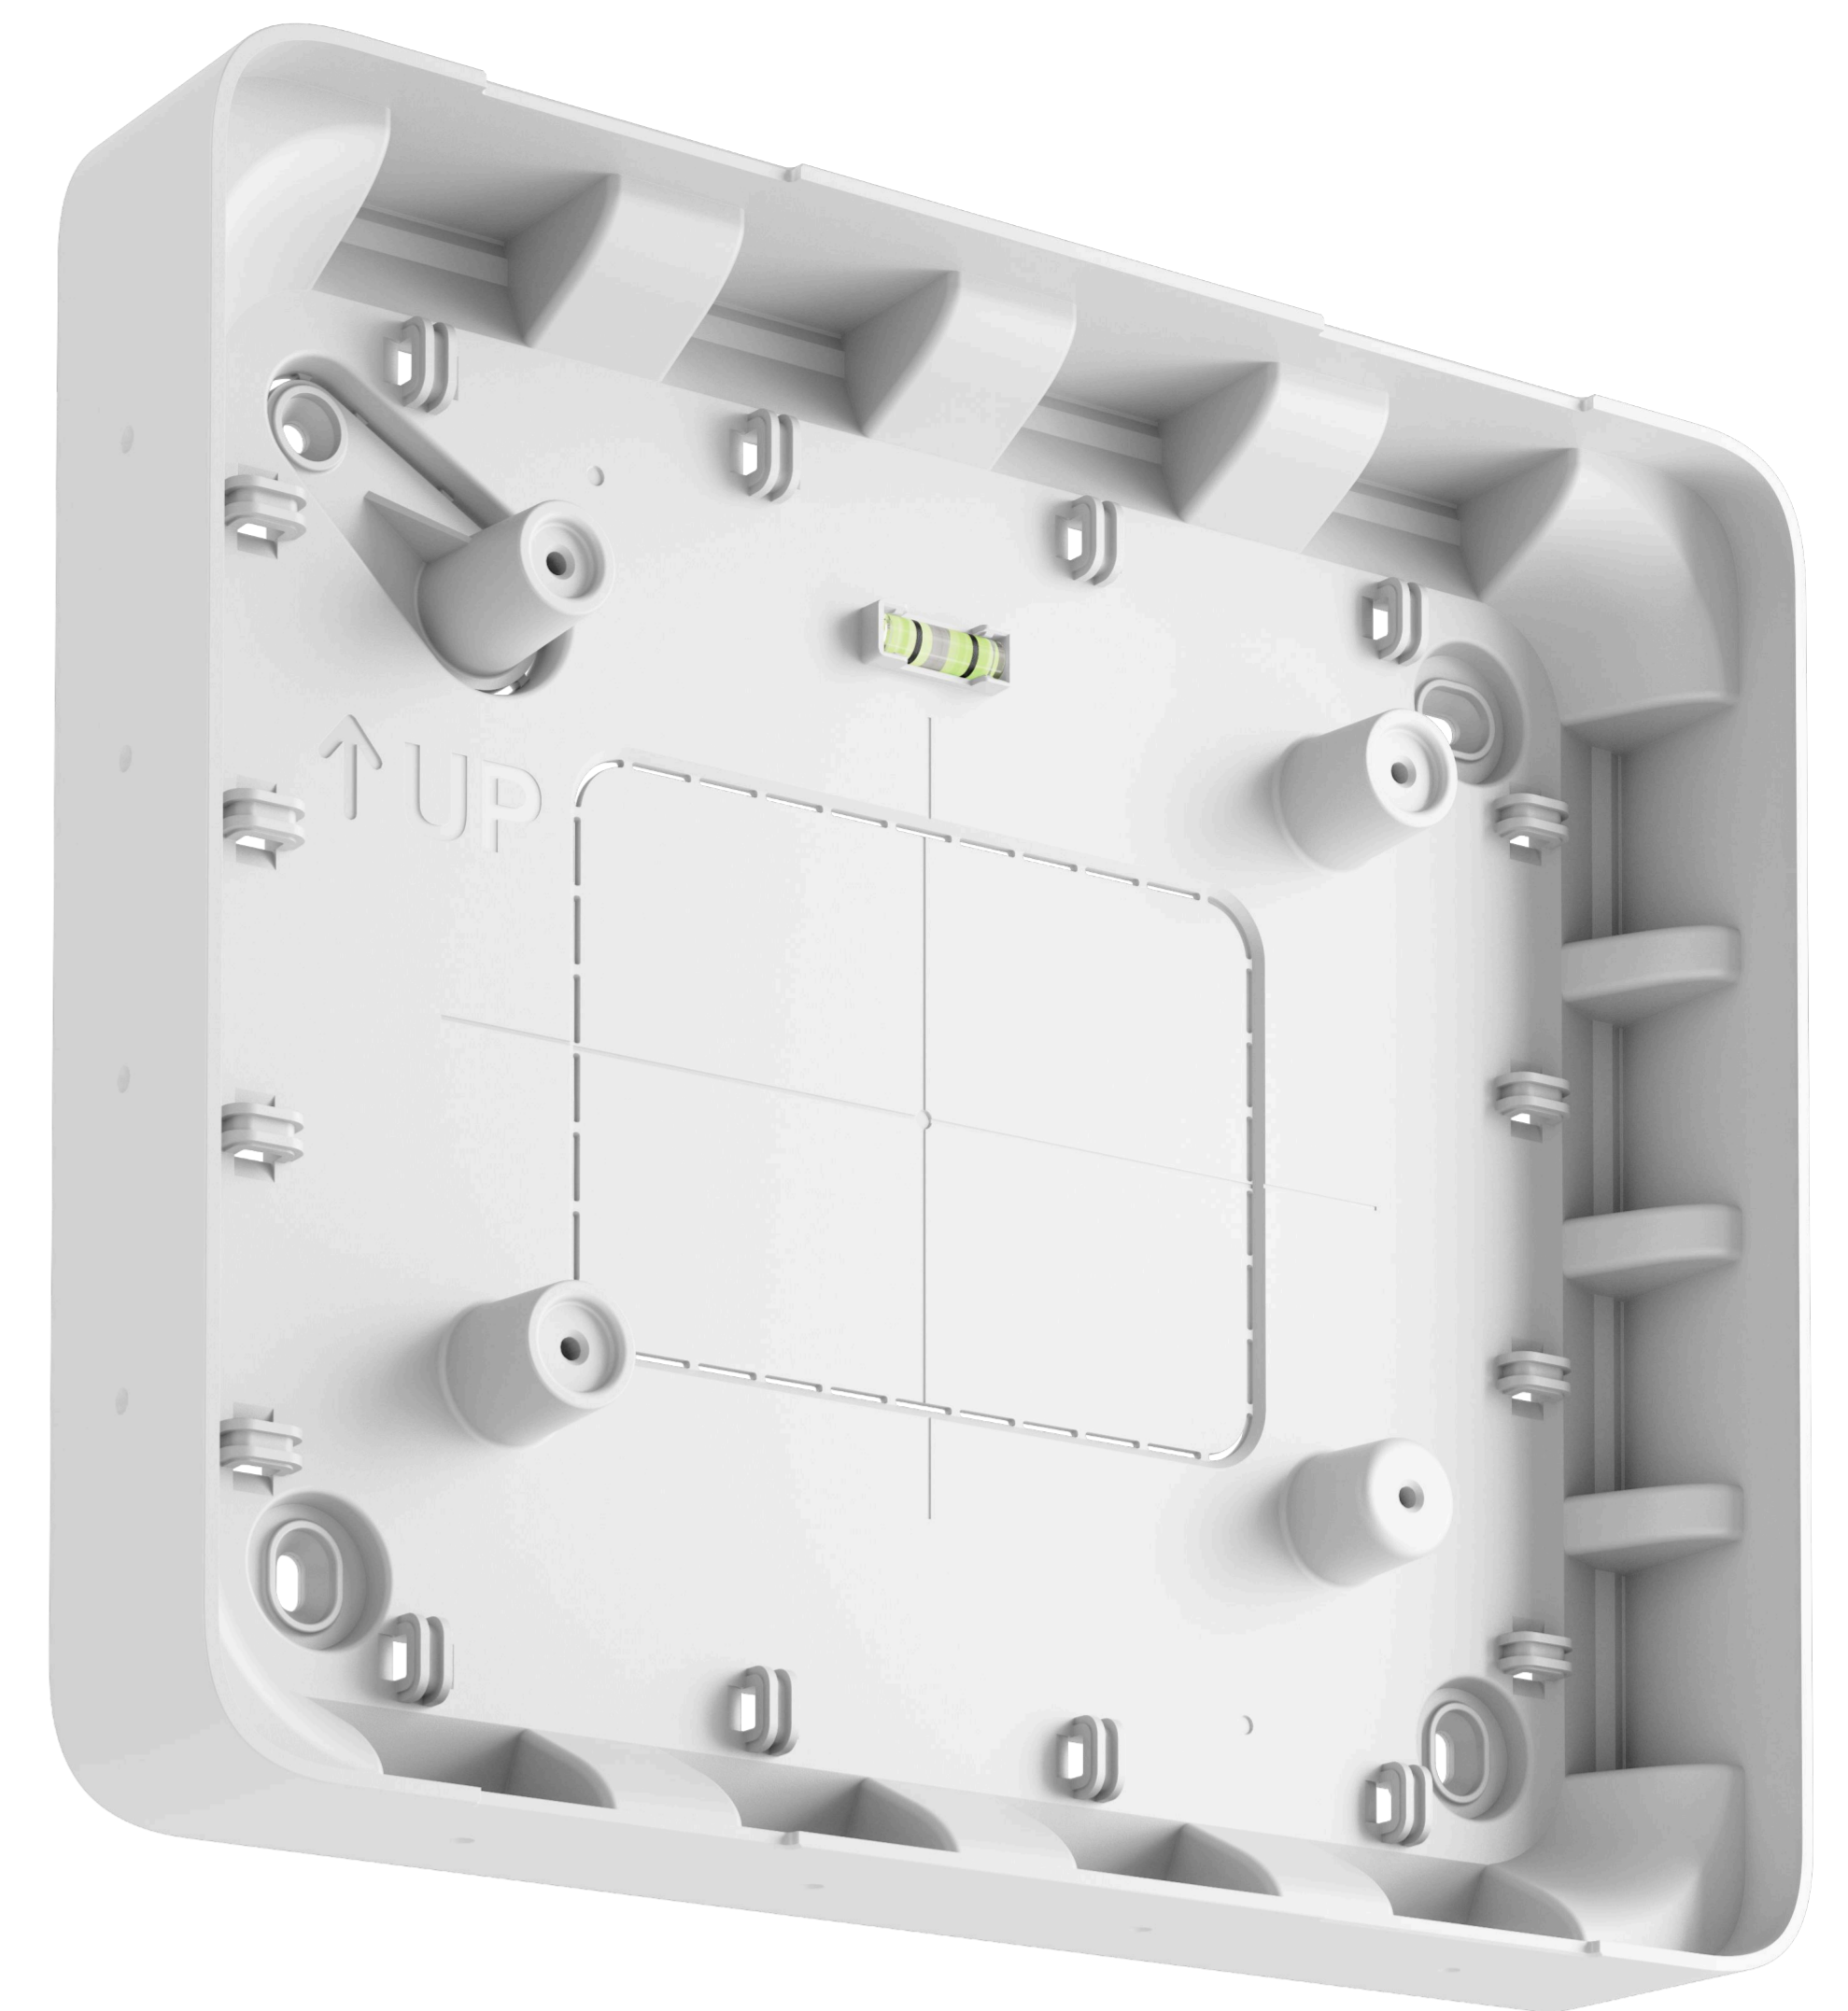

# GlandBox

Wiring accessory for control and indicating equipment (CIE)

## The cleanest way to connect cables

GlandBox is a wiring accessory for neat lateral cable entry into the EN54 Fire Hub Jeweller enclosure. It ensures clean and professional installation when in-wall cable routing isn't possible – for example, in historical buildings or temporary commercial setups. GlandBox provides secure cable fixation using red glands<sup>1</sup> and integrates seamlessly with the CIE design, maintaining the sleek and tidy look.

Minimalistic design in a compact size for a neat-looking setup

16 places to install cable glands: four on each side of the accessory

Support for cable gland diameters of up to 20 mm

Recesses for precise drilling with a hole saw<sup>2</sup>

Effortless cable routing to the CIE with glands and fasteners to secure cables together

Easy installation thanks to the built-in bubble level, UP key, and CIE center marking

Latches to attach the CIE's mounting panel for convenient fixing with screws afterward